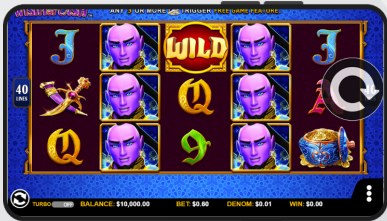

WISHforCASH

- Orb Feature
- Free Games