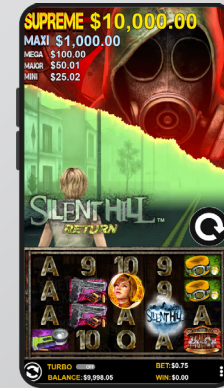

QUEST FOR RICHES

- Player-favorite Konami Classic
- 2 Symbols in 1

RAWHIDE

- Player-favorite Konami Classic
- 2x Wins During Free Games

RED FORTUNE

- Action Stacked Symbols
- Mystery Wild Multipliers

Roman TRIBUNE

- Player-favorite Konami Classic
- 2x Wins During Free Games

RU Yi WHEEL PANDA

- Wheel Bonus Feature
- Random Wild Multipliers

SANDS OF MYSTERY

- Strike Zone™
- Mystery Multipliers

SHIELD OF POWER™

- Strike Zone
- Mystery Multipliers

SHIKIBU™

- 2 Symbols in 1
- Mystery Multipliers

SILENT HILL RETURN™

- Progressive Jackpots
- Random Credit Prizes

SILVER LIONESSES 4x™

- Mystery Wild Multipliers
- Free Games

SOLSTICE Celebration™

- Player-favorite Konami Classic
- Sparkle Feature

SOVEREIGN LION™

- 3-reel Stepper Format
- Fortune Spinner Feature

Sparkling Roses™

- Action Stacked Symbols
- Mystery Multipliers

STAR WATCH FIRE™

- Strike Zone
- Credit Prizes

STAR WATCH JUNGLE™

- Strike Zone
- Credit Prizes