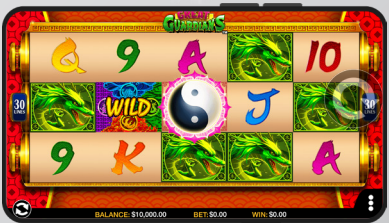

GEMS UP™

- Prize Fever Feature
- Fixed Jackpots

GOLDEN WOLVES™

- Action Stacked Symbols
- Mystery Bonus Wilds

GOLDEN YAK™

- 1024 Ways
- Increasing Multipliers

GORILLA RICHES™

- Credit Prize Feature
- Random Credit Prize Collection Retrigger

GREAT GUARDIANS™

- Action Stacked Symbols
- Mystery Multipliers

GREAT MOAI™

- Mystery Full-Reel Wilds
- 2x Wild Multipliers

GYPSY FIRE™

QUICK STRIKE™ ONLINE

- Player-favorite Konami Classic
- Available 2-Level Progressive Jackpots

Heart of Romance™

- 2 Symbols in 1
- Mystery Multipliers

IMPERIAL WEALTH

QUICK STRIKE ONLINE

- Player-favorite Konami Classic
- Available 2-Level Progressive Jackpots

JUMPIN' JALAPENOS

QUICK STRIKE ONLINE

- Player-favorite Konami Classic
- Available 2-Level Progressive Jackpots