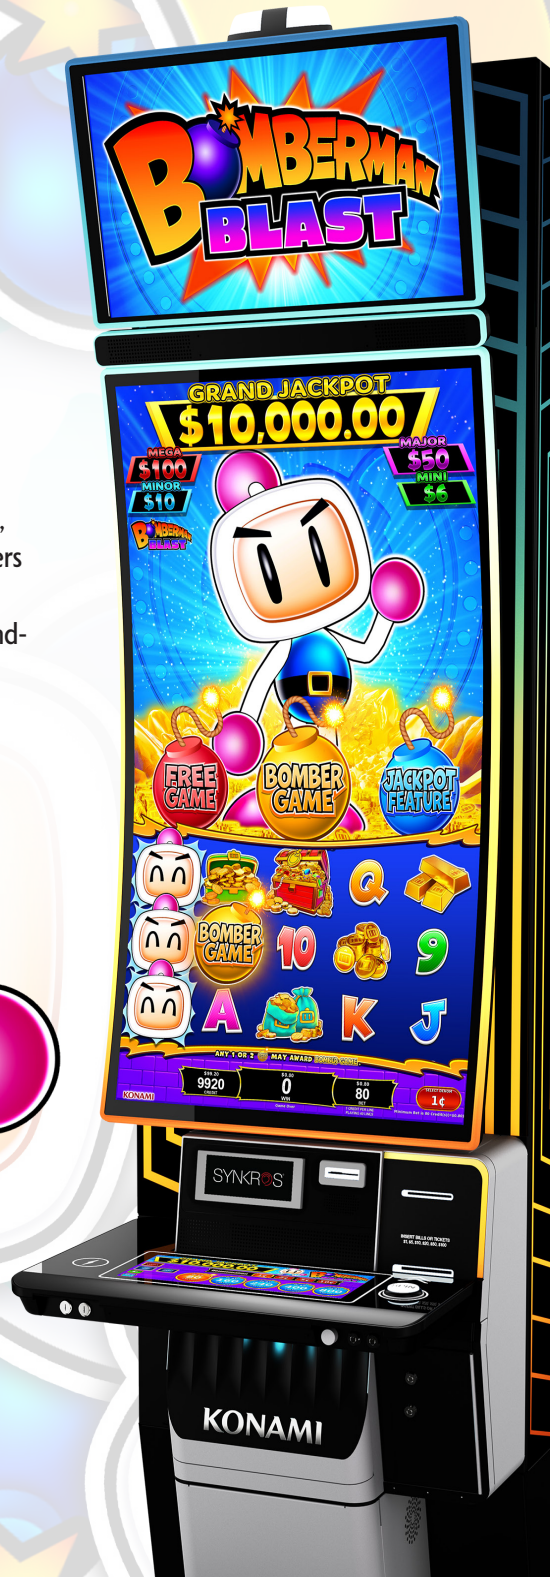

BOMBERMAN

The world's first casino games based on Konami Digital Entertainment's iconic BOMBERMAN are erupting with excitement on Solstice 49C! Inspired by legendary IP from the consumer video games space beloved for over 40 years, BOMBERMAN BLAST™ and BOMBERMAN BOOM™ feature recognizable characters from the games, using classic BOMBERMAN bombs to help burst open bonus prize opportunities. The experience of this first-of-its-kind licensed title is a mind-blowing encounter for players on Konami's latest game cabinet form factor.

FEATURES

- Hold and spin feature
- Triple metamorphic bombs
- Jackpot pick 'em feature
- Free game feature