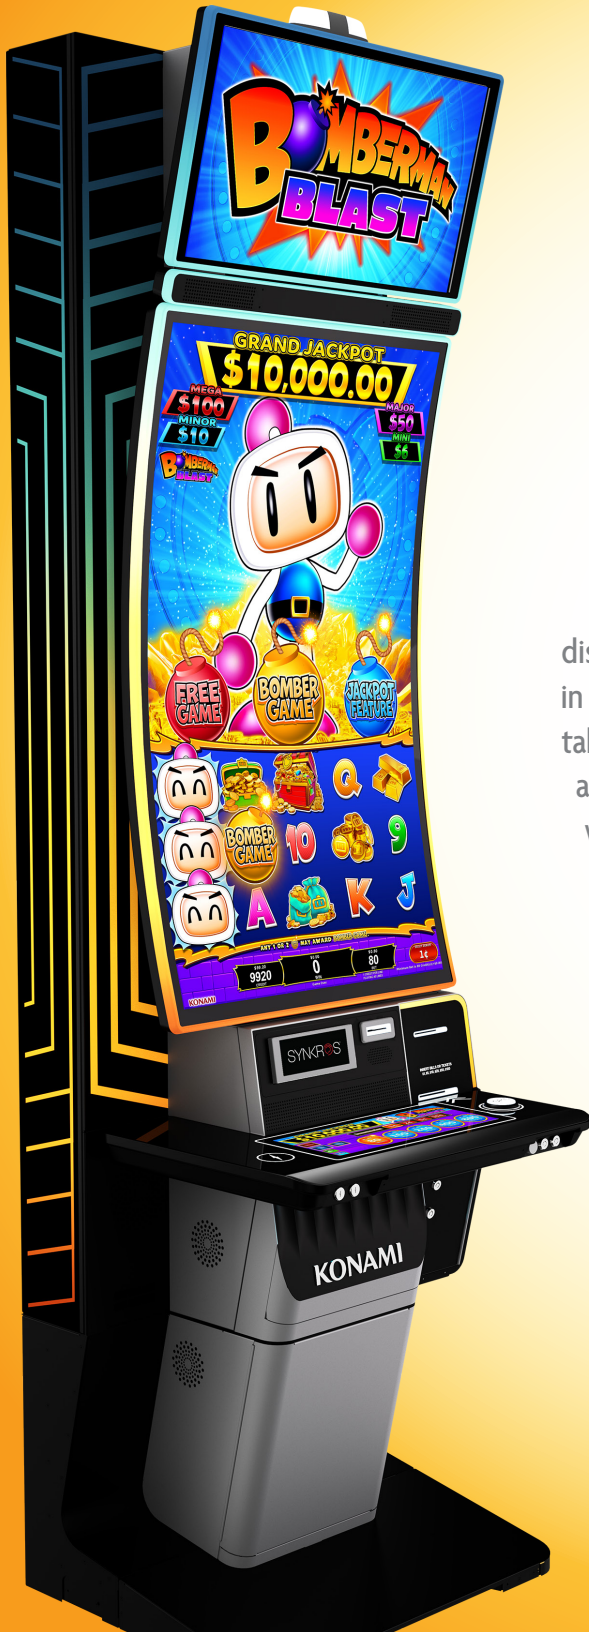

# SOLSTICE 49C™

A NEW ERA RISES

# NEW ERA IN ENTERTAINMENT

Discover the gaming industry's latest in enhanced graphics, game power, and total attraction on the casino floor with Solstice 49C™ by Konami Gaming, Inc. This video cabinet machine is equipped with leading-edge hardware that shines on the casino floor, catching interest from afar and elevating the total player experience. Backed by a brilliant content library, Solstice 49C is bringing a strong selection of core for-sale games, spanning beloved Konami brands to totally uncharted creations. Go beyond the surface and witness the phenomenon in its full form.

# ELEVATED OUTLOOK

Solstice 49C makes its arrival with a 49-inch, c-curve display in 4K Ultra High-definition (UHD). Float mounted in clean sophistication, this portrait-oriented form factor takes game entertainment to the absolute outer edge of adventure. For peak flexibility, Solstice 49C is available with or without custom base, to empower casinos to leverage casino stands as operational needs require.

## EXPANSIVE REACH

Players relax in comfort and command at the helm of Solstice 49C through its generous button dash and expansive digital button panel. The added area supports higher long-term engagement, along with the machine's wireless phone charger.