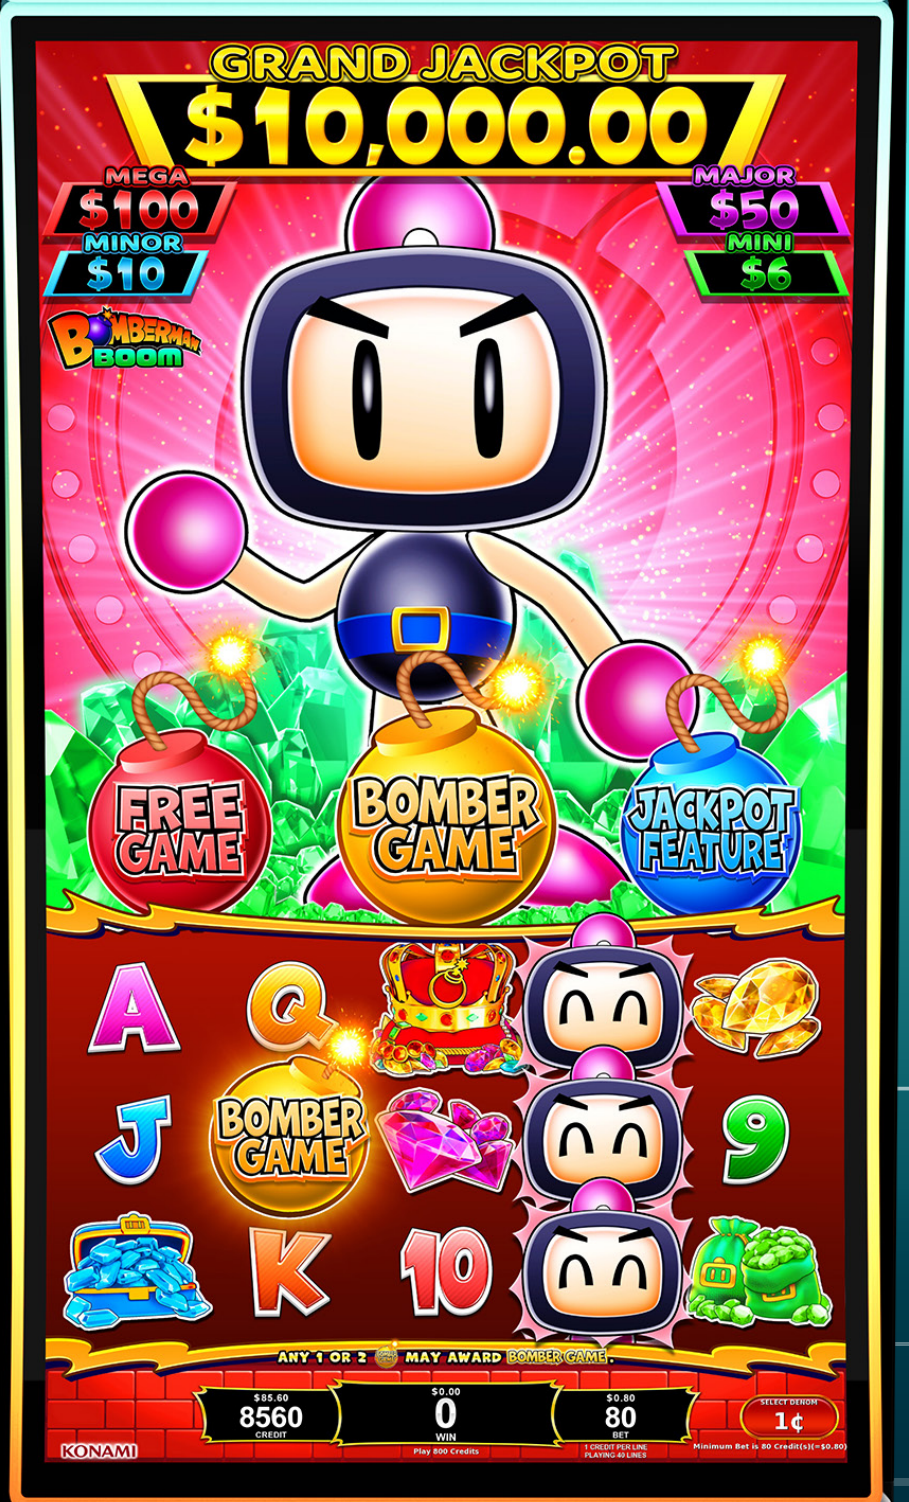

BEYOND THE SURFACE

At the heart of Solstice 49C is an upgraded core chipset and graphics processing unit, fueling 4x greater computing power than the preceding platform. This inner strength delivers more fluid and responsive gameplay outwardly, for uninterrupted player enjoyment.