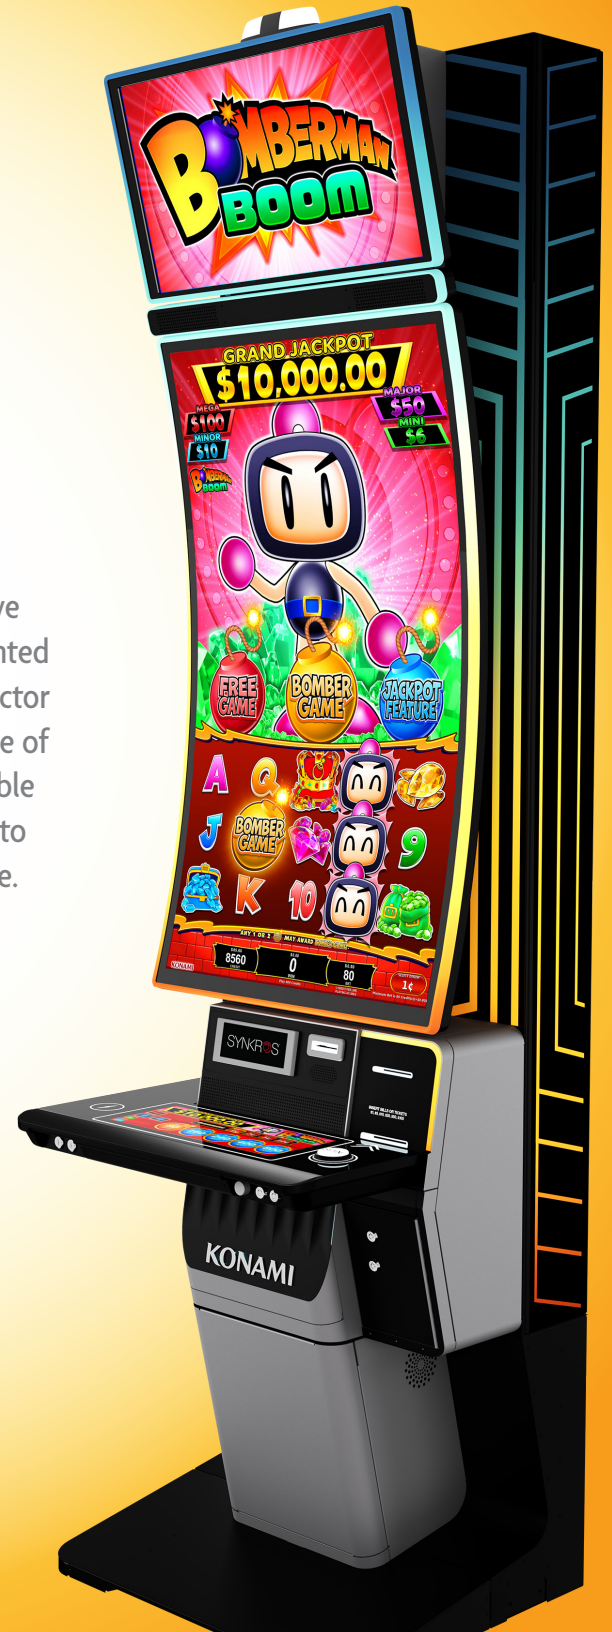

# SOLSTICE 49C™

A NEW ERA RISES

# NEW ERA IN ENTERTAINMENT

Discover the gaming industry's latest in enhanced graphics, game power, and total attraction on the casino floor with Solstice 49C™ by Konami Gaming, Inc. This video cabinet machine is equipped with leading-edge hardware that shines on the casino floor, catching interest from afar and elevating the total player experience. Backed by a brilliant content library, Solstice 49C is bringing a strong selection of core for-sale games, spanning beloved Konami brands to totally uncharted creations. Go beyond the surface and witness the phenomenon in its full form.

# ELEVATED OUTLOOK

Solstice 49C makes its arrival with a 49-inch, c-curve display in 4K Ultra High-definition (UHD). Float mounted in clean sophistication, this portrait-oriented form factor takes game entertainment to the absolute outer edge of adventure. For peak flexibility, Solstice 49C is available with or without custom base, to empower casinos to leverage casino stands as operational needs require.

## EXPANSIVE REACH

Players relax in comfort and command at the helm of Solstice 49C through its generous button dash and expansive digital button panel. The added area supports higher long-term engagement, along with the machine's wireless phone charger.